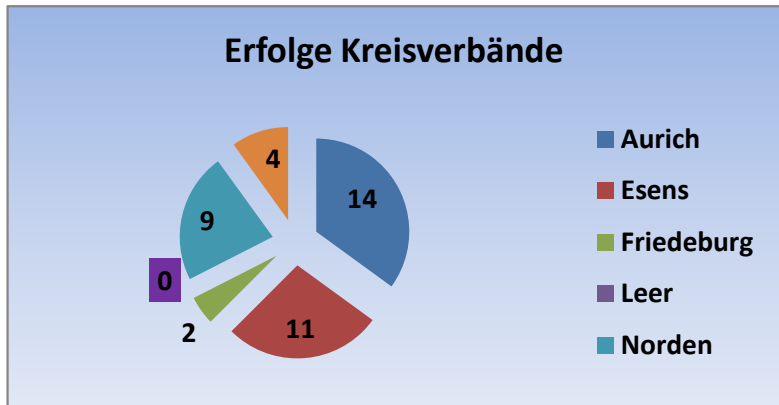

w. Jugend A	
Kreise	Siege
Aurich	14
Esens	11
Friedeburg	2
Leer	0
Norden	9
Wittmund	4