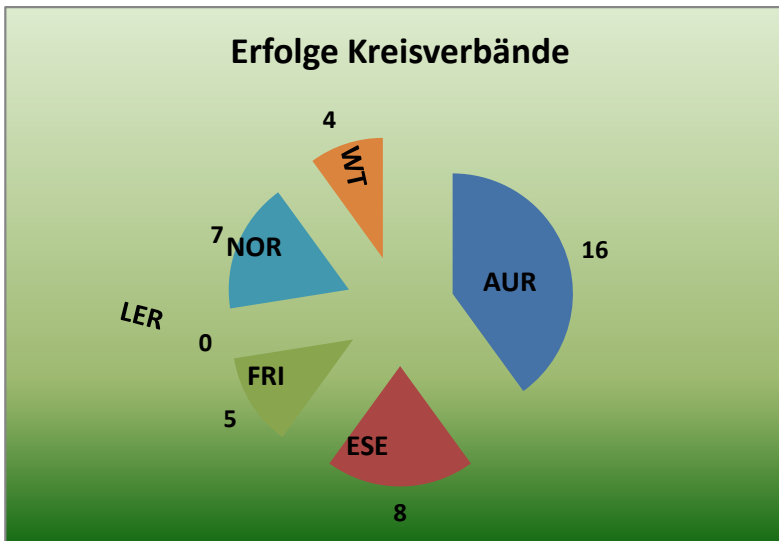

w. Jugend C	
Kreise	Siege
Aurich	16
Esens	8
Friedeburg	5
Leer	0
Norden	7
Wittmund	4