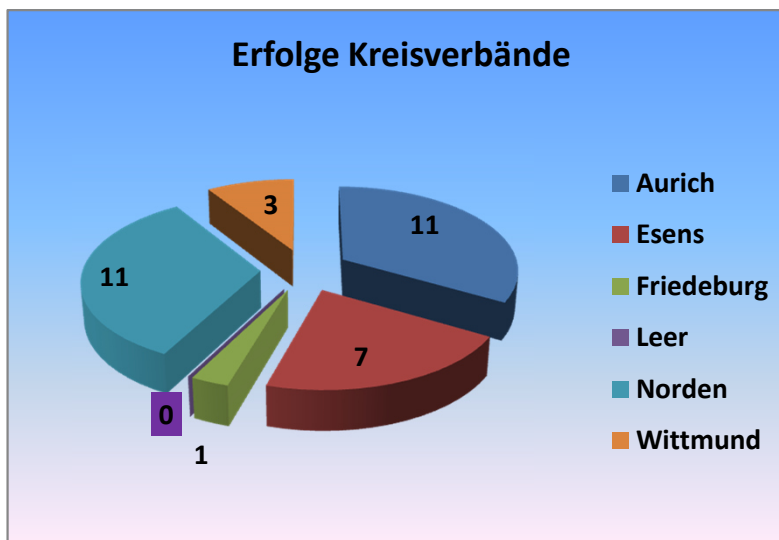

w. Jugend B	
Kreise	Siege
Aurich	11
Esens	7
Friedeburg	1
Leer	0
Norden	11
Wittmund	3